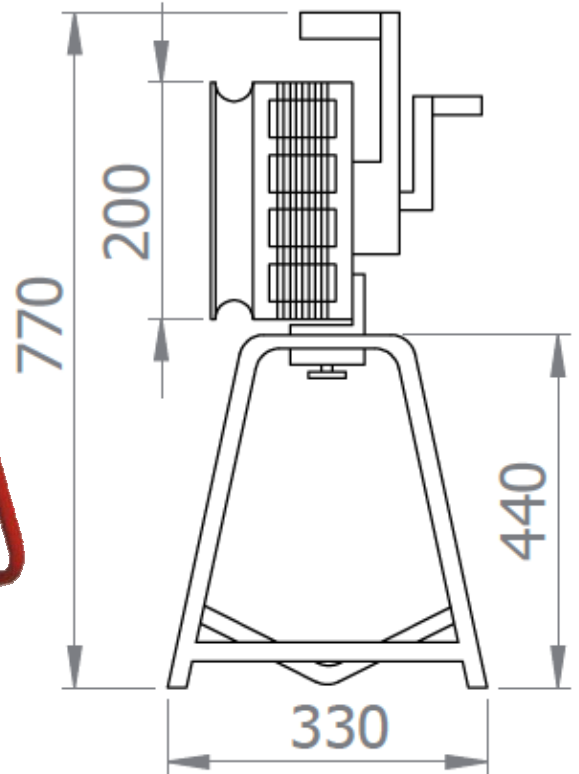

SHIELD

MANUAL SIRENS

To get noticed more than 1 ½ Kms

Hand Operated Sirens SDHOP1000

The Hand Operated Siren is designed to provide effective warning in applications where there is NO POWER SUPPLY such as Camp, Construction, Rescue, Cost Guard warning etc.

- Powered by rotating Handle; this Siren has a Plate to Shut Off the Sound once up to the Speed. It has got an ability to produce Two to Three different tones.
- Light weight and can be easily transported to REMOTE Locations and easy Handling facility.

Model	SDHOP1000	Manually Operated Siren	
Weight	11 Kgs	IP rating	Not Applicable
Voltage	Not Applicable	Operating Temp.	Not Applicable
Rating	Continuous	Applications	Camp, Rescue, Construction, Warning, Cost Guard
Frame	Aluminum	Necessity	In all Accident Prone Zones
Electricity	Not Applicable	Installations to be done with	Most of the Special Power, Fire Related Installations are done with a Manual Siren as a Stand By
Operating Temperature	Not applicable		